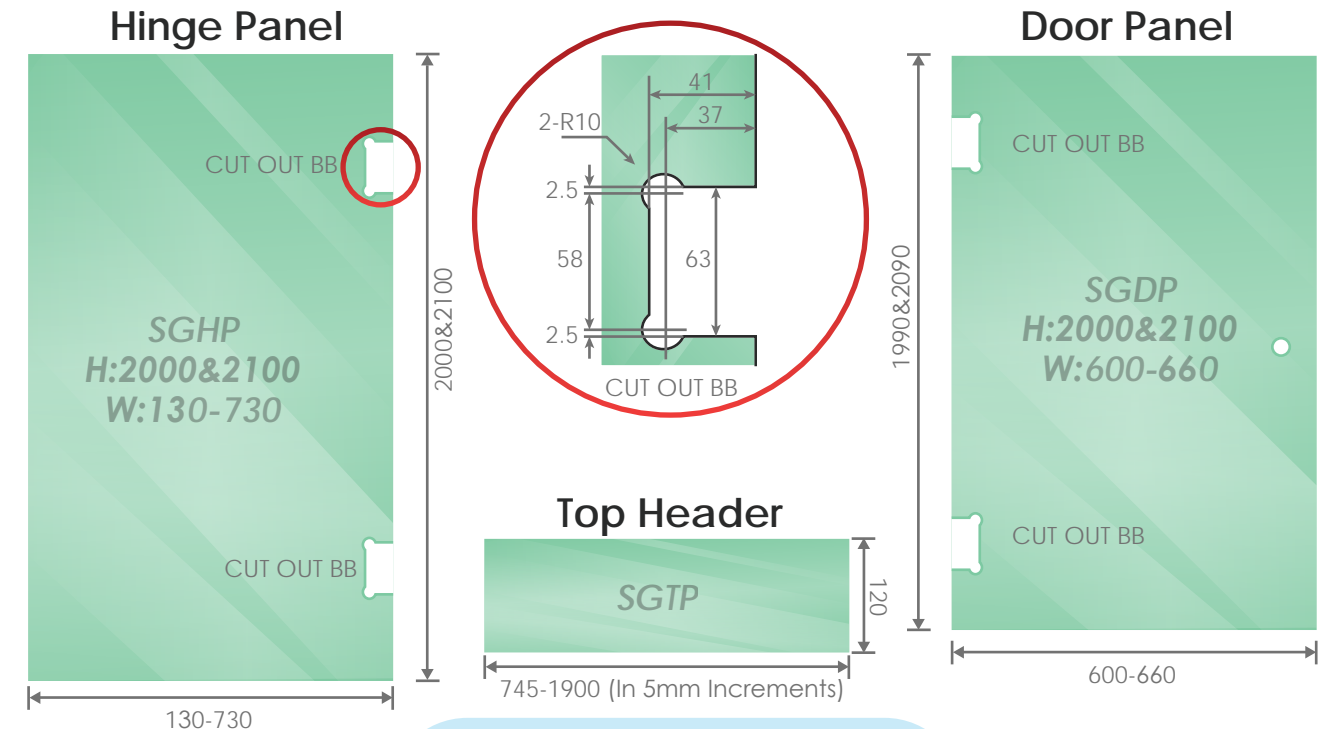

Hinge & Door Panels

Hinge Panel Widths
130
160
190
220
250
280
310
340
370
400
430
460
490
520
550
580
610
640
670
700
730

Our wide range of widths Available for Hinge, Door, Header & Fixed panels ensure the perfect shower screen configuration

Use a combination of your desired panels to create the configuration that suits your needs!

Door Panel Widths
600
605
610
615
620
625
630
635
640
645
650
655
660